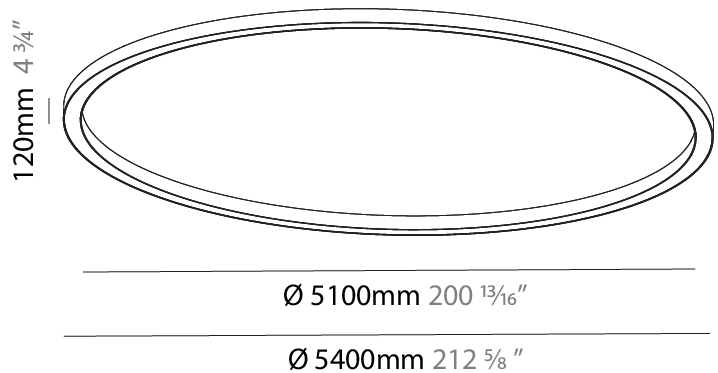

A32920-

base number	LED Dimming	Color Temperature	Finishes (Diamond)

1. To build a product code in our configurator select the specify button on the base model # product page
2. To build a manual product code on this datasheet choose from the options listed below in blue font and add the suffix to the base model #

GENERAL

Series: Glorious
Subseries: Glorious
Brand: Prolicht
Division: Architectural
Mounting Type: Surface
Mounting Location: Ceiling

PHYSICAL

Diameter (mm): 5400
Diameter (in): 212 5/8
Height (mm): 120
Height (in): 4 3/4
Light Distribution: Direct
Weight (kg): 68
Weight (lbs): 149.6
Diffuser: PMMA - Opal
Fixture Finish: SSR / BKV / CWI / CRY / HAB / UFT / ITA / RUA / FTG / MYG / LOD / PUS / FRO / FUP / KIA / POP / BLS / SPG / MEY / GOH / GUM / CHC / COM / ABZ / JAG / OBR / MOS / ROR
Fixture Material: Aluminum

ELECTRICAL

Lamp Type: LED (Zhaga Standard)
Input Wattage (W): 280
Total Output Wattage (W): 224 / 179.2 (3500K)
Dimming: Non-Dimming / Phase Dimming (120Vac only) / 0-10V Dimming
Driver Included: Yes
Driver Location: Integrated
Driver Type: Constant Current - 120 / 277Vac
Driver Class: Class 2
Input Voltage (V): 120 - 277
Constant Current (MA): 350 / 800 (3500K)

LED

Color Temperature (°K): 3000 / 3500 / 4000
Max. Delivered Lumen (lm): 25840 / 26754 / 27300
CRI: >80 CRI
Efficiency (%): 65
Lamp Life (hrs): 50000

OPTICAL

RATINGS AND CERTIFICATIONS

Certified By: Certified for North American Standards
IP rating: IP20